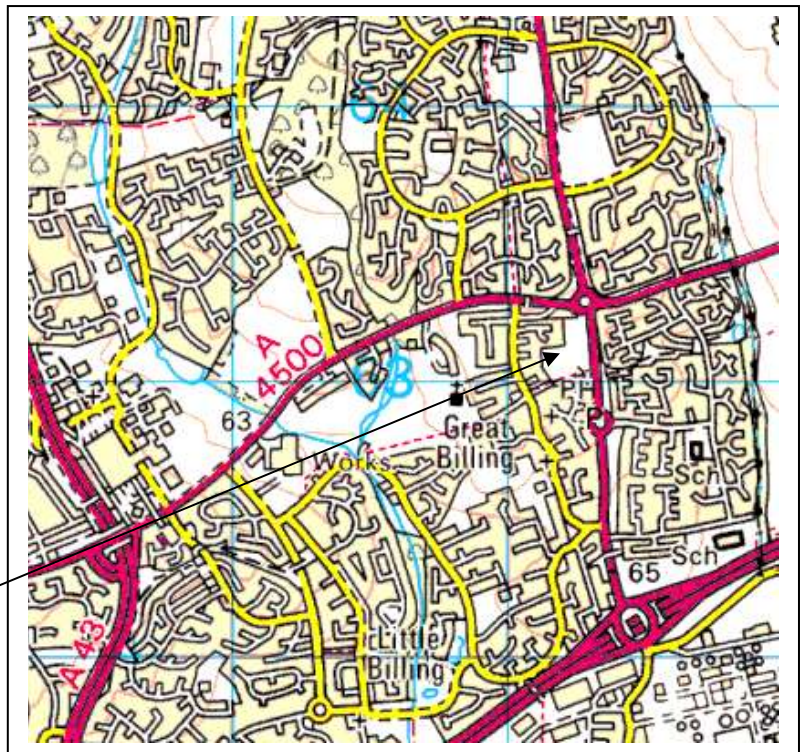

**Steve Rockall  
8 Sheerwater Drive  
Northampton  
NN3 5HU**

**Billing Annual Fayre**

**Saturday 28<sup>th</sup> June 2014  
1.00pm to 5.00pm**

**The Gt Billing Sports Field  
Is Located Here**

**Entry to the field is  
by the driveway  
situated opposite to  
Church Walk at the  
point where Penfold  
Lane and High  
Street meet.**